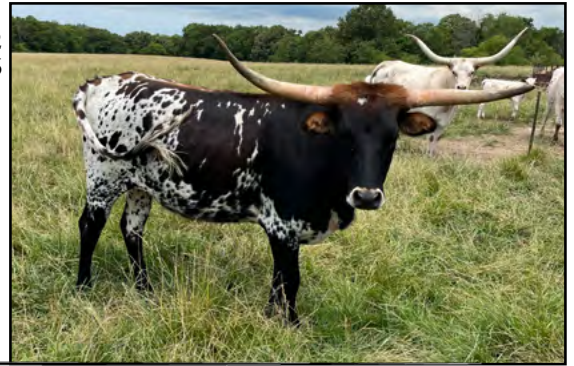

BCK ROYAL GLORY

CUT'N DRIED
CUT'N EDGE
WIZARD WOW
TUFF'S TITAN
BCK TUFF'S ROYAL ROSE
LT CINDERLLA

L
O
T **F18**
CLASS 2

CLASS 2

TLBAA# CI345988
DOB: 12-06-22
PH# 722
OCV✓

Breeding Info: Exposed to PCC Dark Spell from 7/7/24 to sale
Comments: This heifer is a hard one to let go. Her sire is Dickinson bred and his heifers have been knocking it out of the park. Her dam is one of our best Tuff, Titan heifers. Bid with confidence.
Owner: Blake & Chrissy Kneir - Blake & Chrissy Kneir