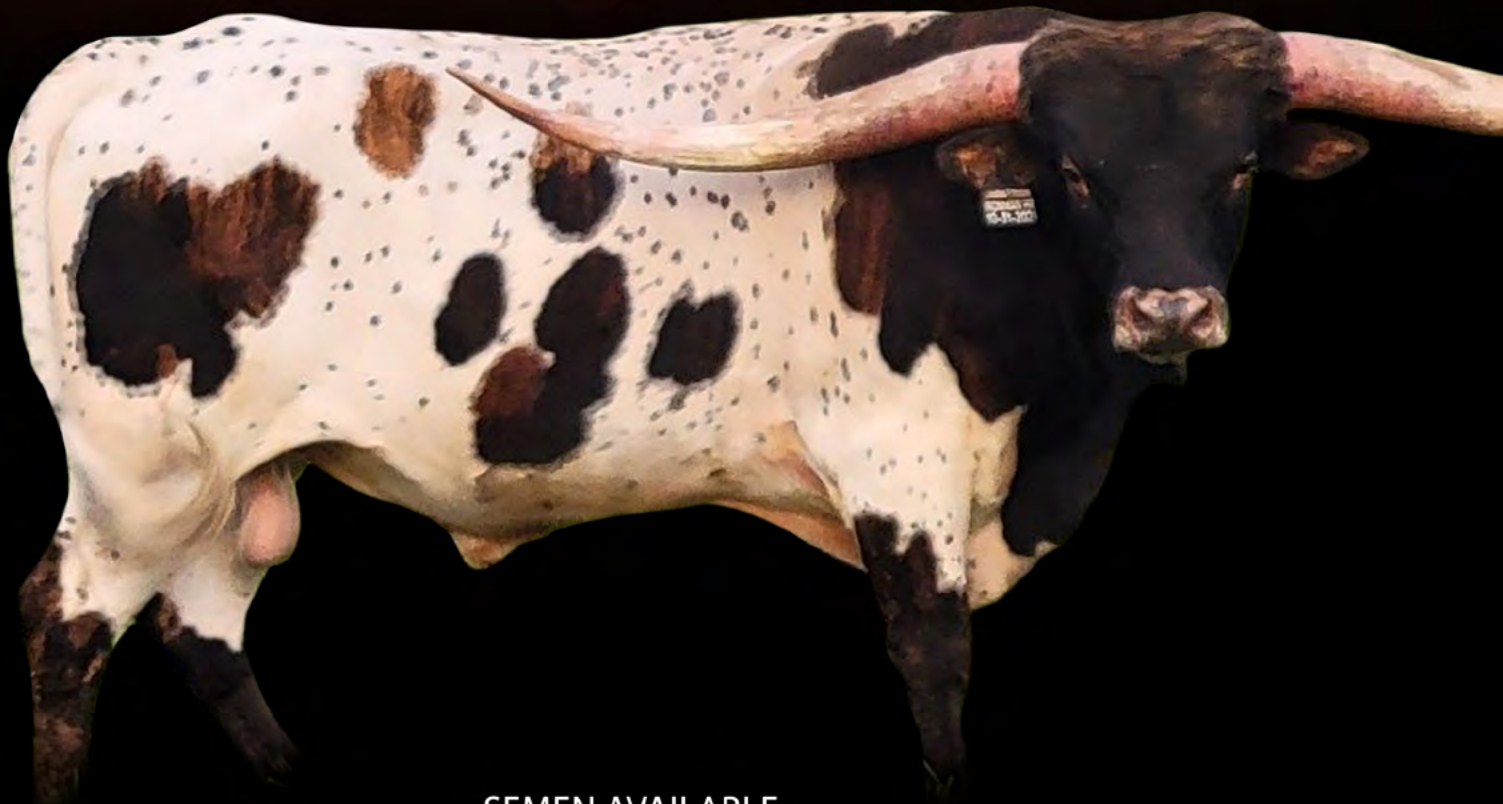

– SEMEN AVAILABLE –

IRONMAN HR

DOB: 10/31/2021 • 83" TTT AT 32 MONTHS • PACIFIC COWBOY 40 X HR IRON ROSE

Harrell/Landes Partnership

Landes Farms

JAMESPORT

MISSOURI