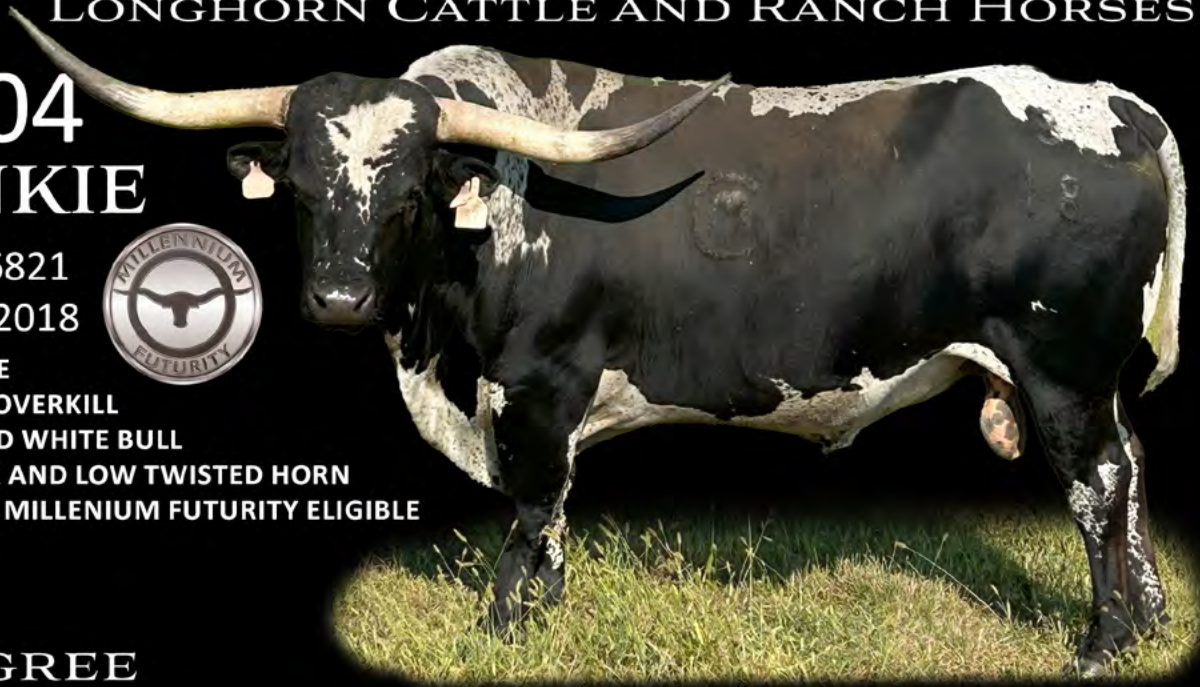

Owner: Petersen Longhorns - Tommy Petersen

THE RAFTER FM

LONGHORN CATTLE AND RANCH HORSES

LOT# **104**
SKUNKIE

TLBAA# B196821
DOB 02/07/2018

- EASY TO HANDLE
- GRANDSON OF OVERKILL
- TRUE BLACK AND WHITE BULL
- THROWS COLOR AND LOW TWISTED HORN
- OFFSPRING ARE MILLENIUM FUTURITY ELIGIBLE