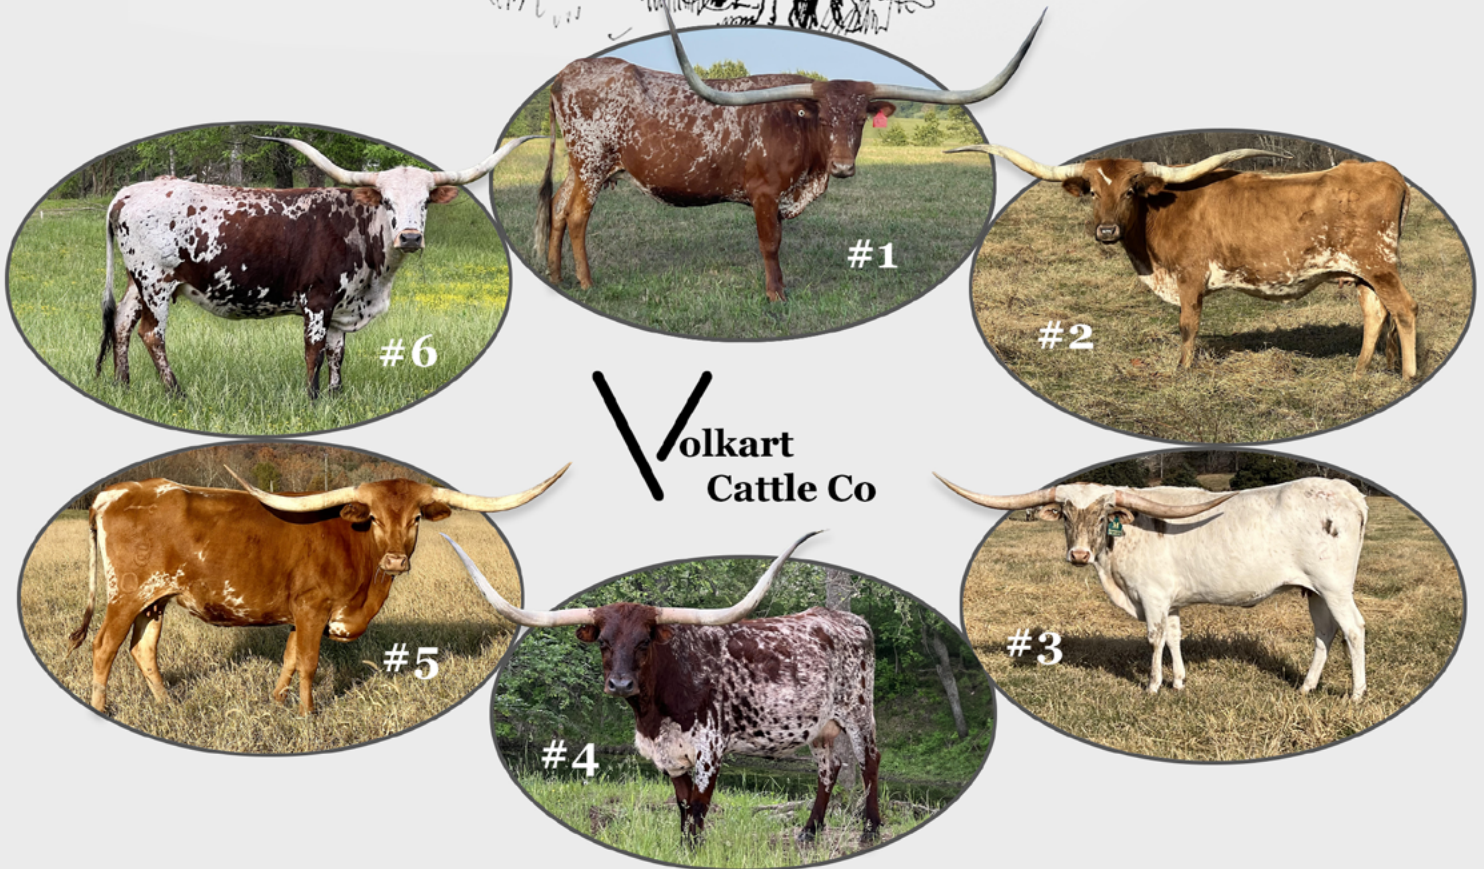

Volkart Cattle Co

Beef with Hides · Horns · History

Vote for one of the cows above or another from our website for the 2025 B&C Spring Sale via text 573-338-4142 or email volkartonline@gmail.com

Donnie Volkart
34755 Defoe Cemetery Rd
Russellville, MO 65074
www.volkartcattleco.com