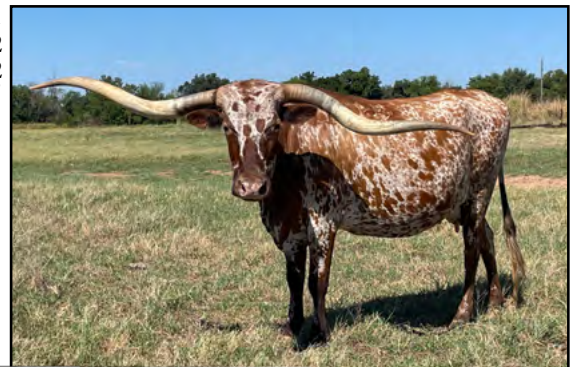

IRON DOLL

TLBAA# CI282601

DOB: 06-13-12

PH# 32

OCV✓

LOT 112

HUNTS COMMAND RESPECT
IRON MIKE ST
HASHKNIFE

585 RIVER ROCK
585 CHINA DOLL
BUNYAN PANDA

Breeding Info: Bull calf born 12/16/23 by Wizard, Exposed back from 1/1/24 to 9/10/24

Comments: Very flashy cow, beautiful flat double twist. Excellent mother, always raises the biggest calves in the pasture. Horn measurement and preg status announced on sale day

Owner: Bar F Longhorns - Jim Freeman